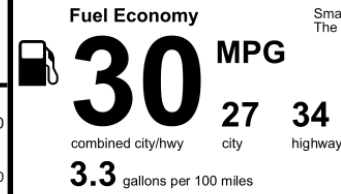

AUDIO & INFOTAINMENT

12.3" Color Touch-Screen Center Display
Audio System
NissanConnect®
Services powered by SiriusXM®+
Wireless Apple CarPlay®
Wireless Android Auto™
Siri® Eyes Free
Hands-Free Text Messaging Assistant
Wi-Fi Hotspot
Connected Garage Door Opener (myQ)

EXTERIOR

Manual Folding
Power Outside Mirrors w/ Integrated Turn Signal
Front and Rear Bumper w/ Black Fascia Accent
LED Low & High Beam Headlight
LED Daytime Running Lights
Roof Rails

+See your Dealer for terms, conditions and limitations

++Optional equipment replaces standard equipment where applicable

**State laws may apply. Review before using

Manufacturer's Suggested Retail Base Price:	$28,160.00
Options Included by Manufacturer	
Cold Weather Package	300.00
Heated Front Seats	
Heated Mirrors	
Rear Floor Heater Ducts	
Splash Guards	255.00
Crossbars	365.00
Carpeted Floor Mats	205.00
19" Alloy Wheels	605.00
DESTINATION CHARGES	1,495.00
Total*	$31,385.00

EPA DOT Fuel Economy and Environment Gasoline Vehicle

Small SUVs range from 14 to 125 MPG. The best vehicle rates 146 MPGe.

You Save $250
in fuel costs over 5 years compared to the average new vehicle.

Annual fuel cost $1,650